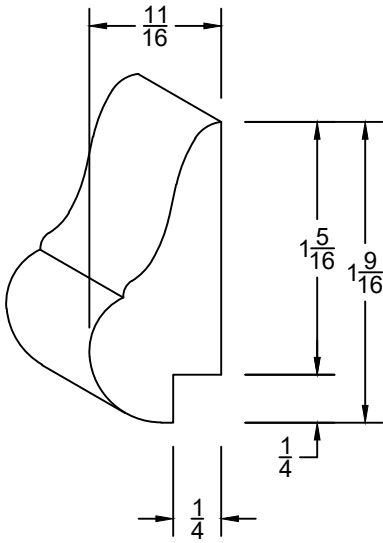

645 JOHNSON STREET NE
MINNEAPOLIS, MN 55413
612-378-1520

PM706R

PANEL MOULD - 706R	
POPLAR	POPPM706R
MAPLE	NA
OAK	NA
PINE	NA
PRIME/MDF	NA